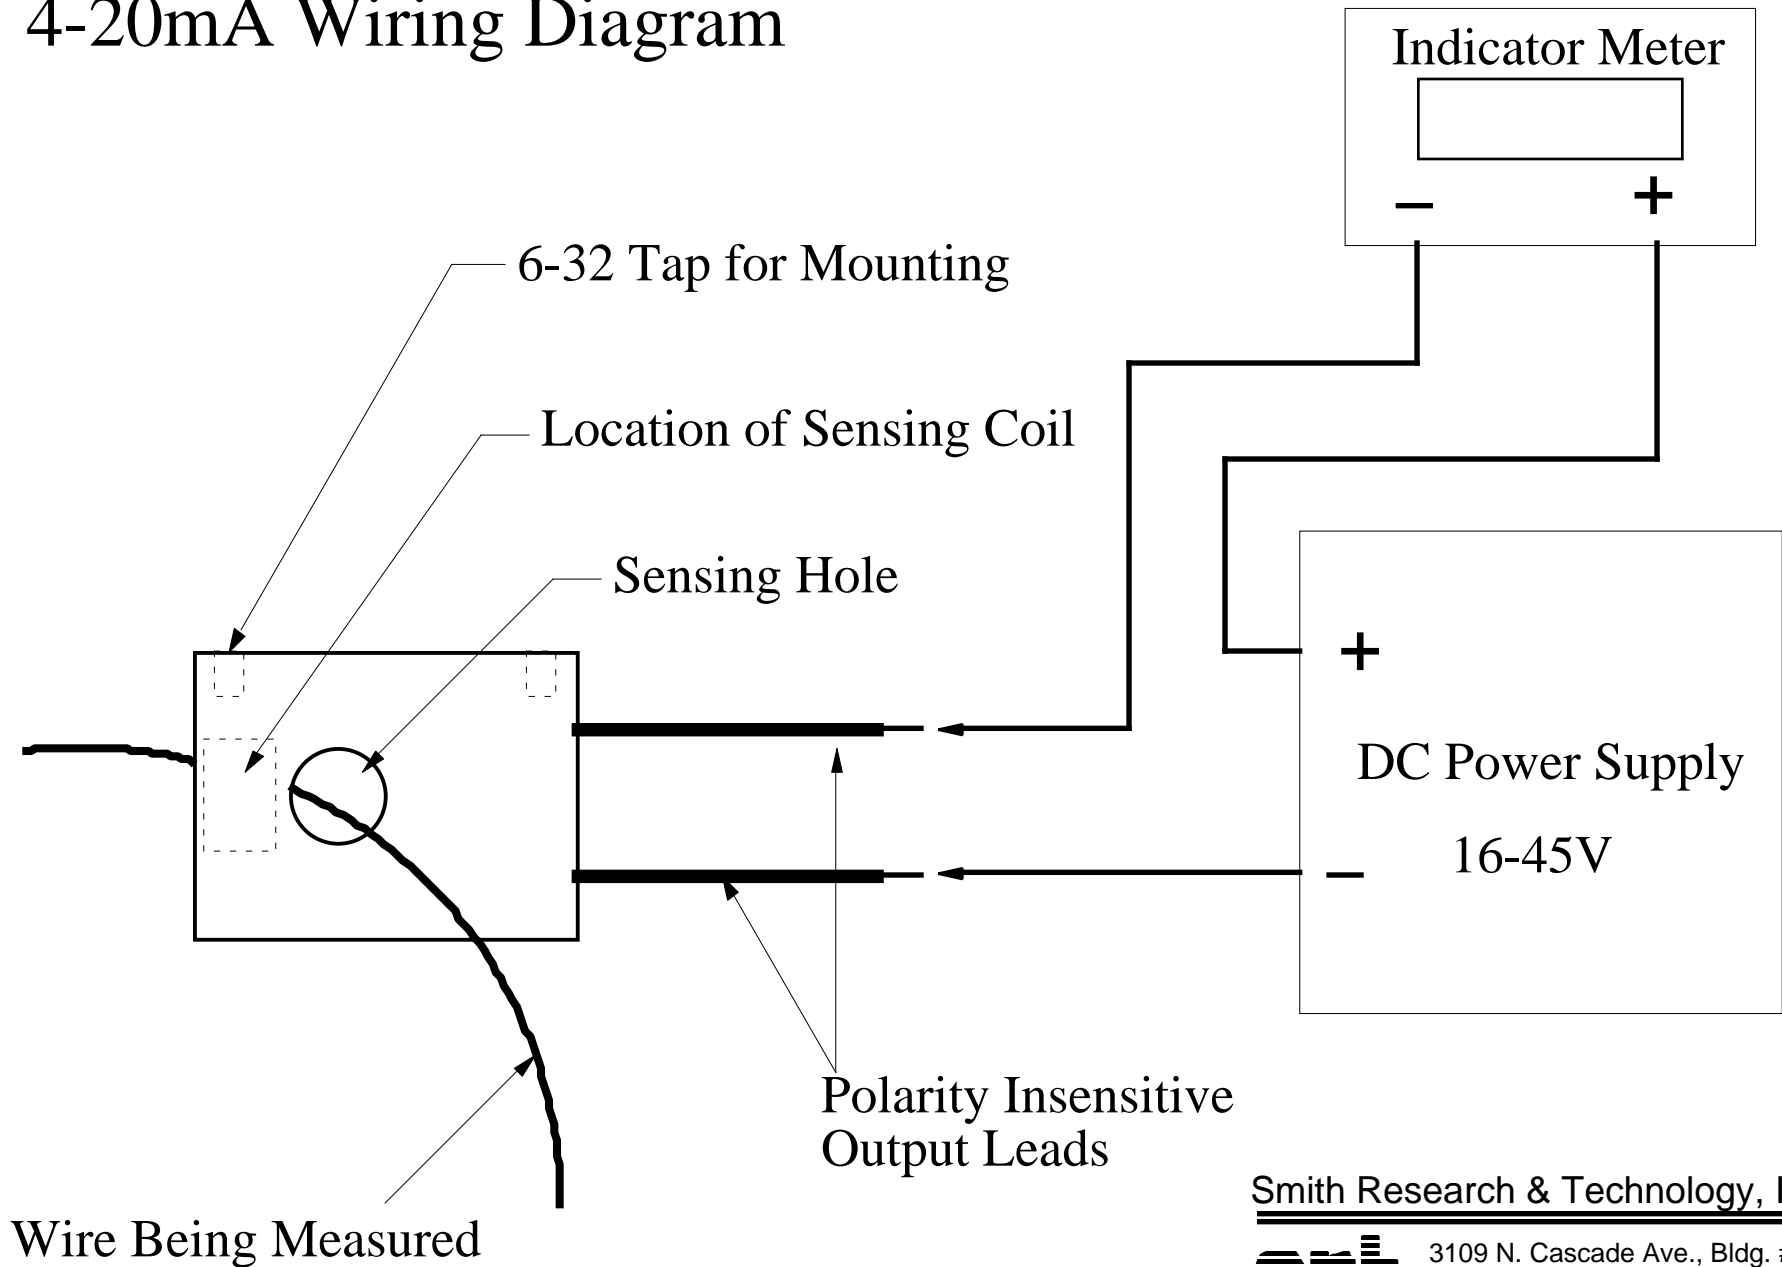

4-20mA Wiring Diagram

Smith Research & Technology, Inc.

3109 N. Cascade Ave., Bldg. #201
Colorado Springs, CO 80907-5190
719 634 2259, FAX 719 634 2601

Inductive AC voltage and current sensors