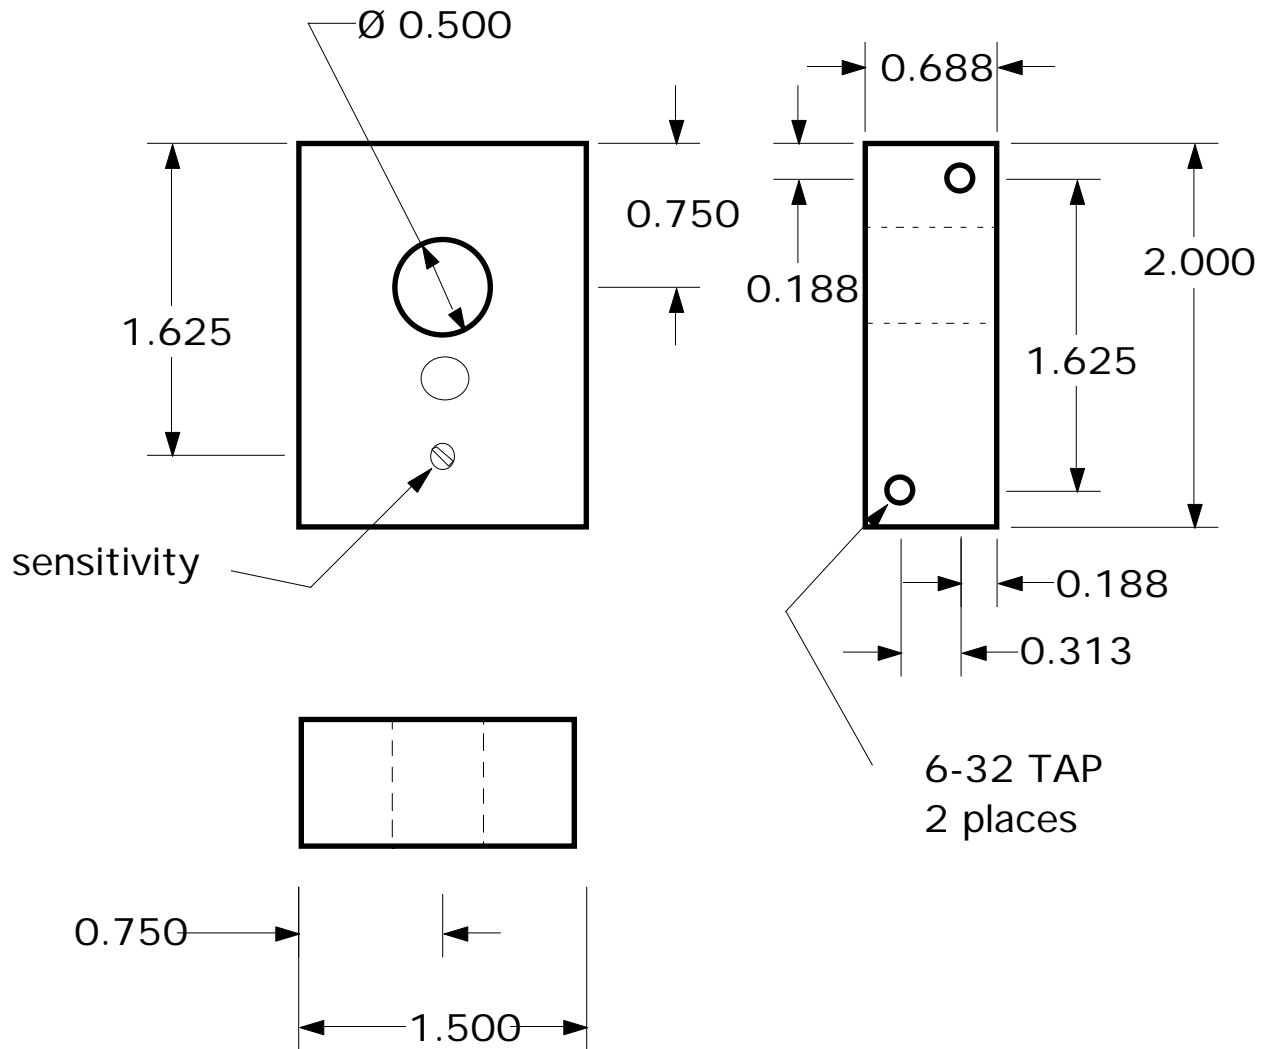

# Two Terminal AC Current-actuated Switch for control of AC or DC circuits

**Notes:**

1. Sensitivity adjustment not provided on all models.
2. Switched wires are 12 inch pigtailed of AWG 16 wire.

Dimensions in inches.